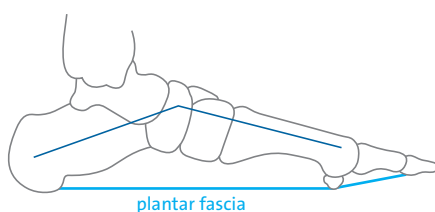

The Body Armor® Night Splint is a splint stabilizing the foot and lower leg position at an angle of 90° C in order to avoid equinus deformity of the foot and to consequently prevent achilles tendon shortening.

The toe loop elevates the hallux, and thus actively engages the windlass mechanism* of the foot resulting in a sustained stretch to the plantar fascia.

In addition, the toe loop exercises a slight tension on:

- > the achilles tendon
- > the Tibialis posterior tendon
- > the deep flexor tendons of the foot
- > and the muscle system of the lower leg

The Body Armor® Night Splint is the only splinting system on the market today that actively engages the windlass mechanism of the foot resulting in a specific and sustained stretch to the plantar fascia.

* windlass mechanism: a dorsiflexion winds the plantar fascia around the metatarsalia I which can be compared to a windlass. It then stretches the plantar fascia and shortens the distance between calcaneus and metatarsalia and thus elevates the longitudinal arch.

The adjustable straps are quick and easy to use providing a perfect fit.