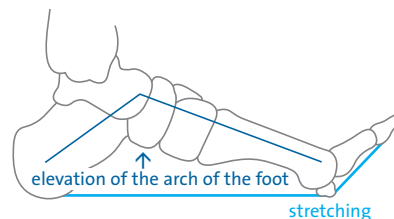

The Body Armor® Night Splint is a splint stabilizing the foot and lower leg position at an angle of 90° C in order to avoid equinus deformity of the foot and to consequently prevent achilles tendon shortening.

The toe loop elevates the hallux, and thus actively engages the windlass mechanism* of the foot resulting in a sustained stretch to the plantar fascia.

In addition, the toe loop exercises a slight tension on:

- > the achilles tendon
- > the Tibialis posterior tendon
- > the deep flexor tendons of the foot
- > and the muscle system of the lower leg

The Body Armor® Night Splint is the only splinting system on the market today that actively engages the windlass mechanism of the foot resulting in a specific and sustained stretch to the plantar fascia.

* windlass mechanism: a dorsiflexion winds the plantar fascia around the metatarsalia I which can be compared to a windlass. It then stretches the plantar fascia and shortens the distance between calcaneus and metatarsalia and thus elevates the longitudinal arch.

The adjustable straps are quick and easy to use providing a perfect fit.